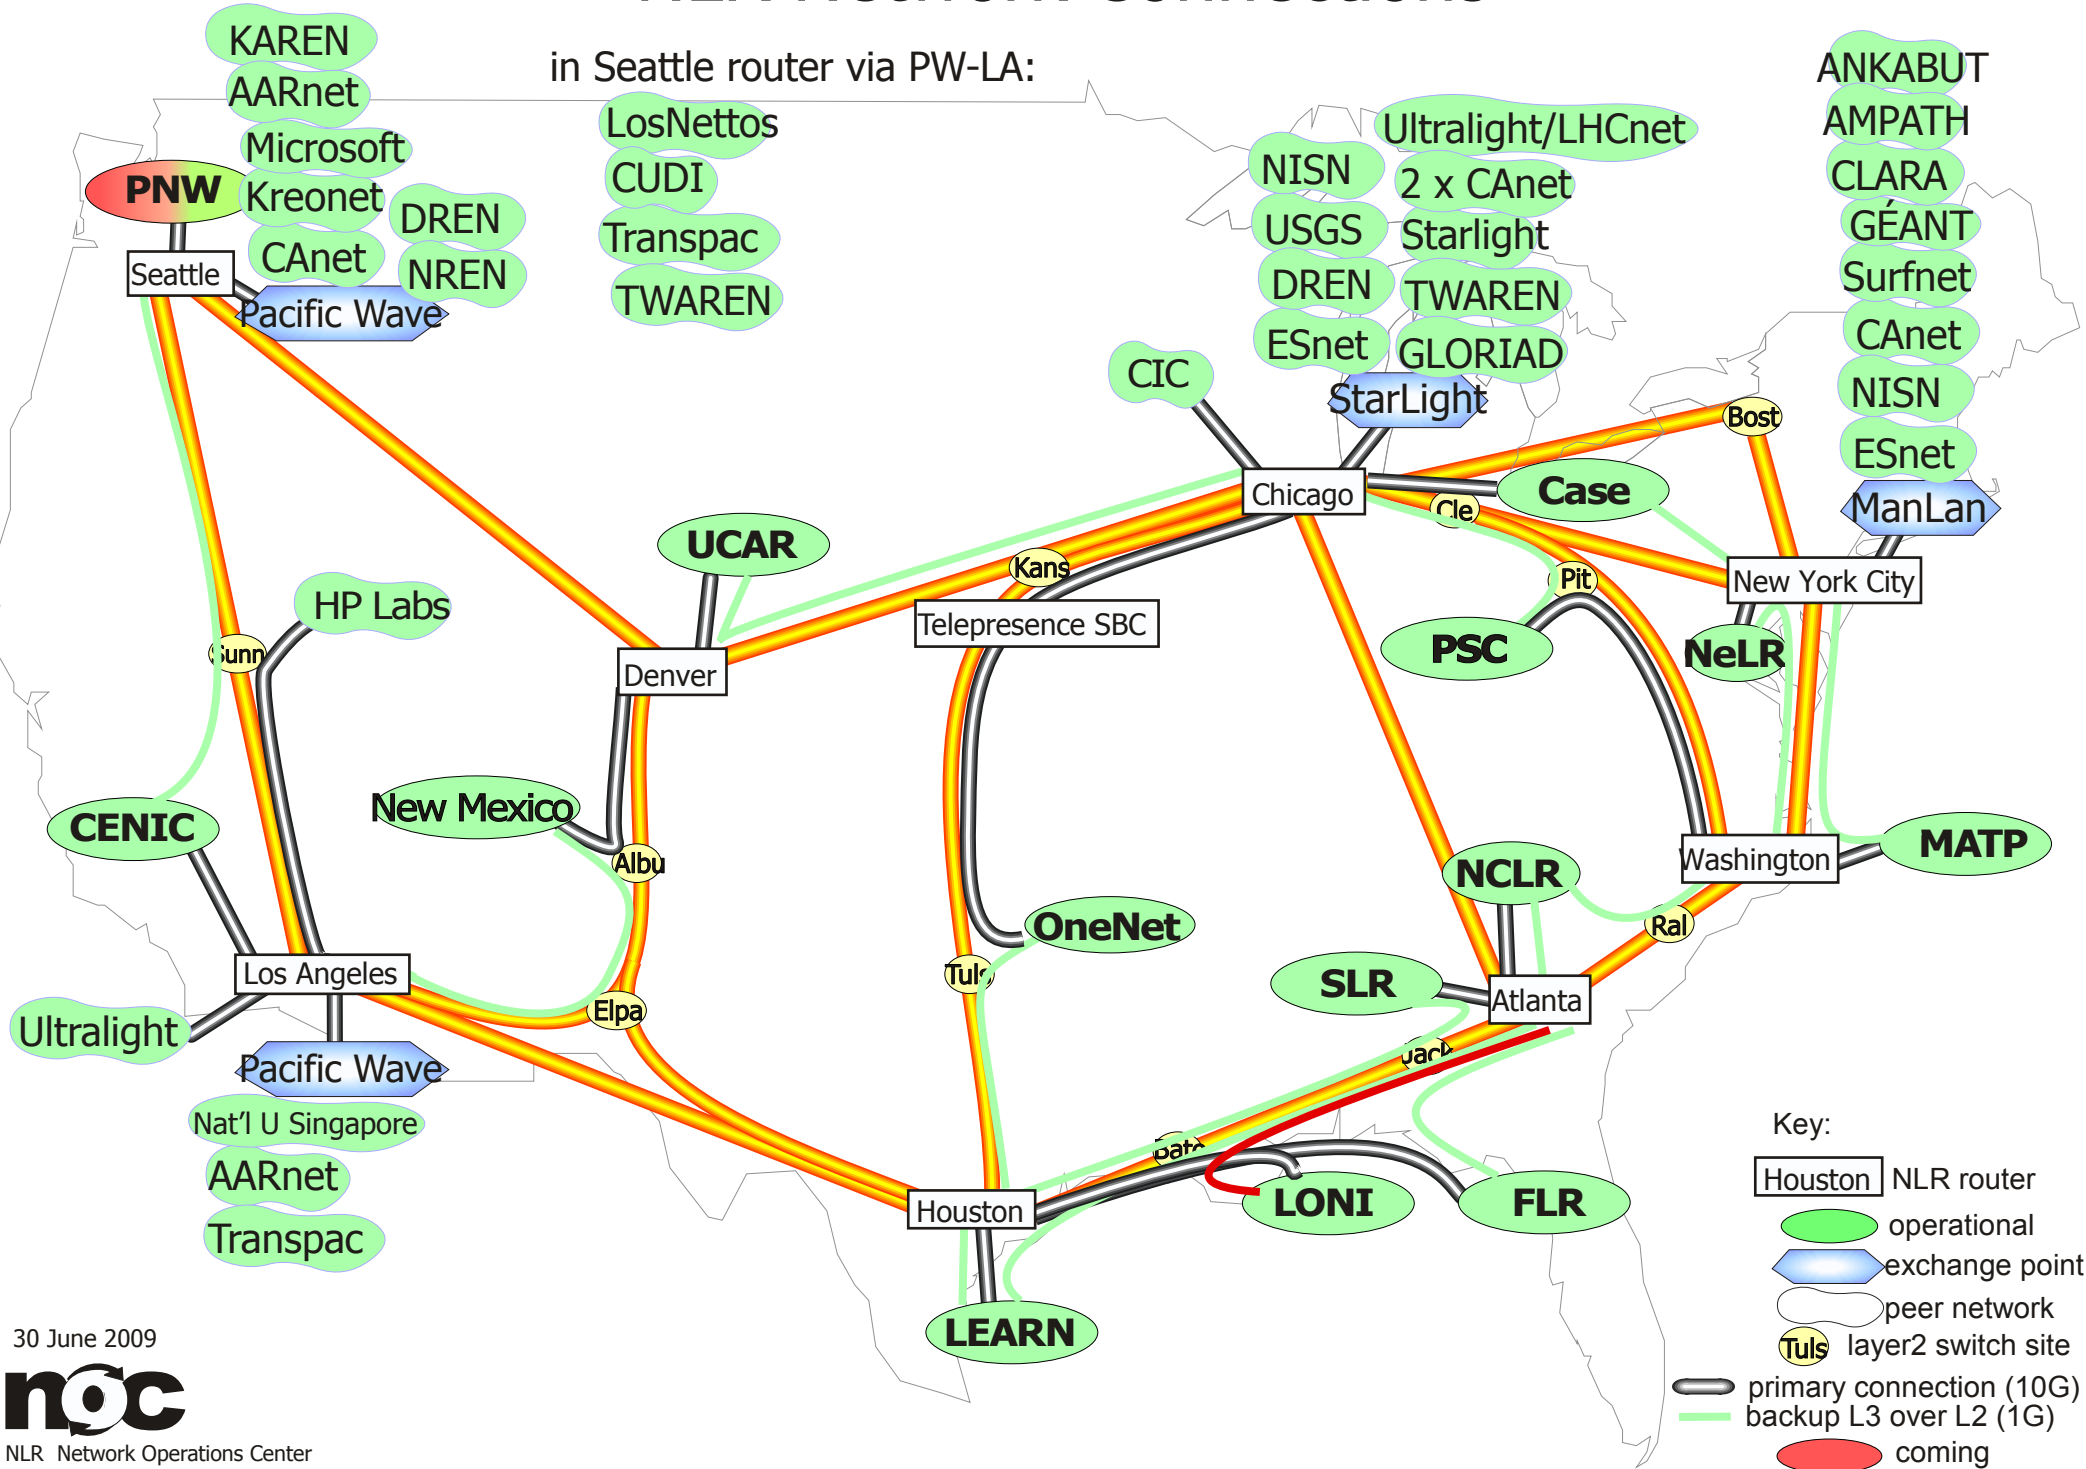

NLR Network Connections

in Seattle router via PW-LA:

30 June 2009

NLR Network Operations Center
Indiana University
noc.nlr.net